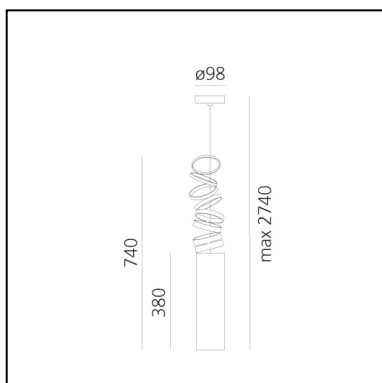

Decomposé Light Suspension - Fumé

Atelier Oï

LUMINAIRE

- Watt: **6W**
- Delivered lumens output: **551lm**
- Efficiency: **79%**
- Efficacy: **55.12lm/W**

DESCRIPTION

"The projected light is broken down on each ring, light rays come to life in a scenic dance, made of shadows circulating around the central heart." Atelier Oï

PRODUCT CODE: DOI4600A80

FEATURES

- Article Code: **DOI4600A80**
- Colour: **Fumé**
- Installation: **Suspension**
- Material: **Aluminium**
- Series: **Design Collection**
- design by: **Atelier Oï**

DIMENSIONS

- Height: **cm 38**
- Base Diameter: **cm 9.8**
- Max Height from ceiling: **cm 20**
- Max Extension Height: **cm 74**

NOT INCLUDED SOURCES

- Category: **FLUO**
- Number: **1**
- Watt: **8W**
- Socket: **E27**
- Class: **A**